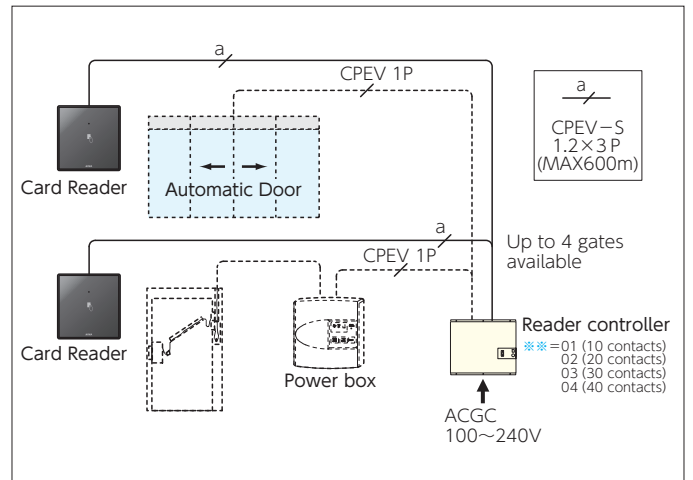

Specifications

Card reader

External dimensions	W116mm× H120mm× D45mm
Weight	250g
Power supply	Supplied from controller
Environmental condition	-5°C~+50°C/20~90%RH (No condensation)

Reader Controller

External dimensions	W374mm×H314mm×D115mm
Weight	6kg (without back-up battery)
Power supply	AC100V~240V ±10%
Power consumption	75VA
Output	Normal open or close contact Max 40 relays
Duration of contact	1~59 sec. adjustable
Contact capacity	DC30V/2A · AC250V/2A
Environmental condition	Internal installation only 0°C~+50°C/20~80%RH (No condensation)

Diagram